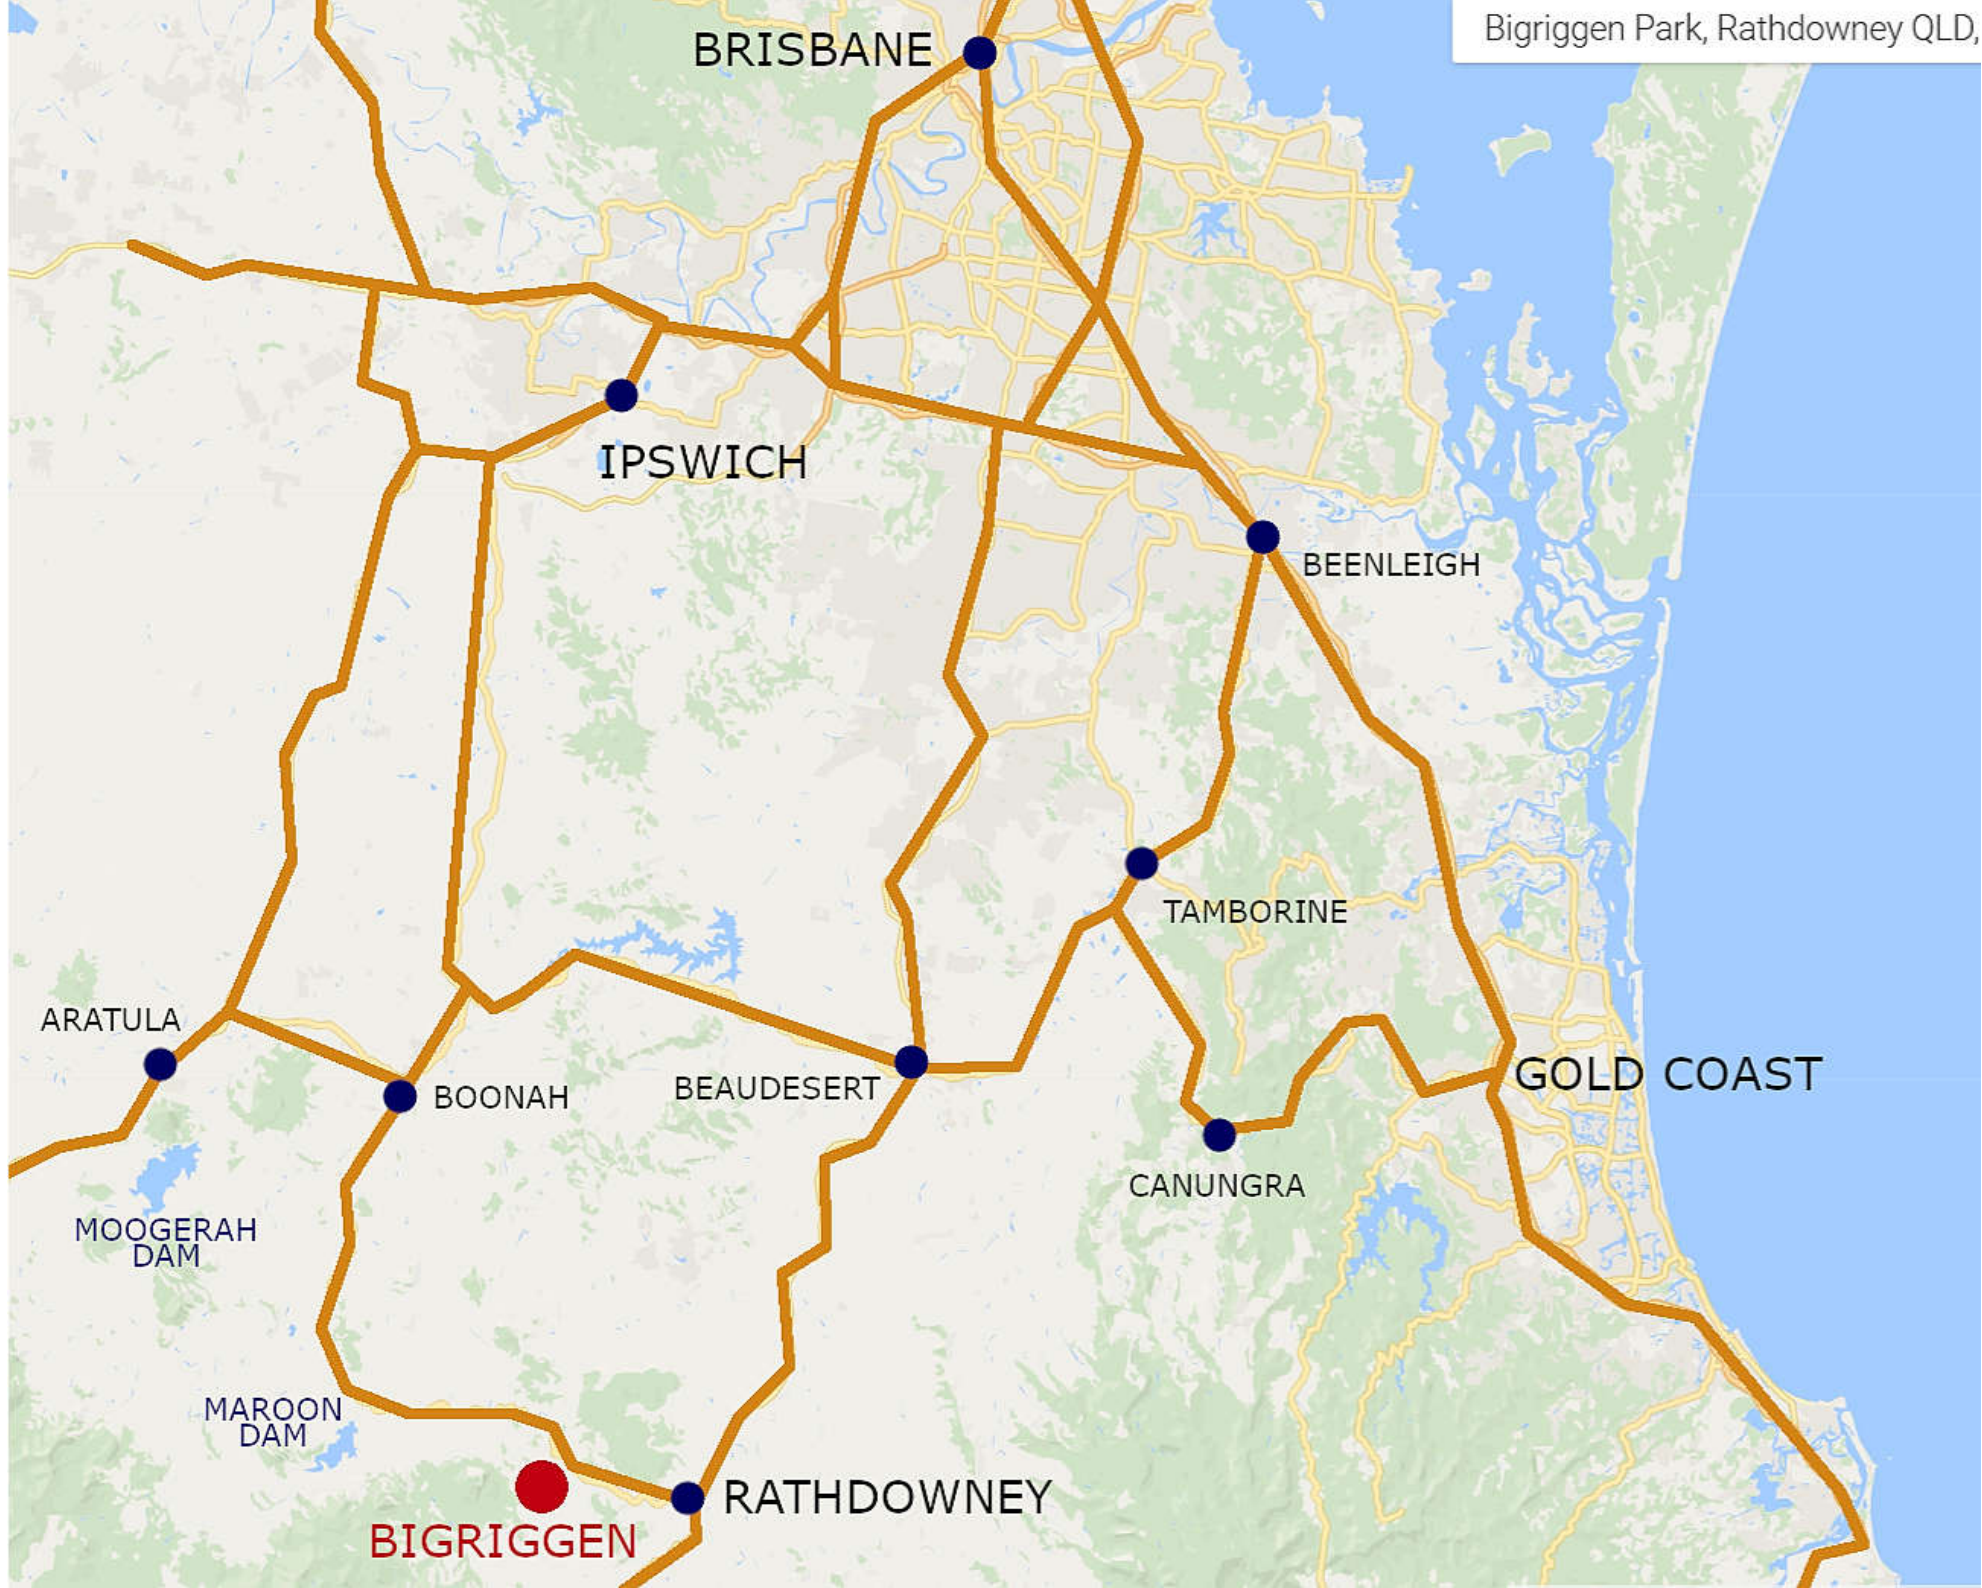

Brisbane

Ipswich

Gatton

Laidley

Goomburra

Boonah

Beaudesert

Southport
Gold Coast

Maryvale

Biggigen Park

Burleigh
Heads

Lamington
National Park

Killarney

Murwillumbah

Google

Point Lookout

North
Stradbroke
Island

Bigriggen Park, Rathdowney QLD,

BRISBANE

IPSWICH

BEENLEIGH

TAMBORINE

ARATULA

BOONAH

BEAUDESERT

CANUNGRA

MOOGERAH DAM

MAROON DAM

GOLD COAST

BIGRIGGEN

RATHDOWNEY

Logan River