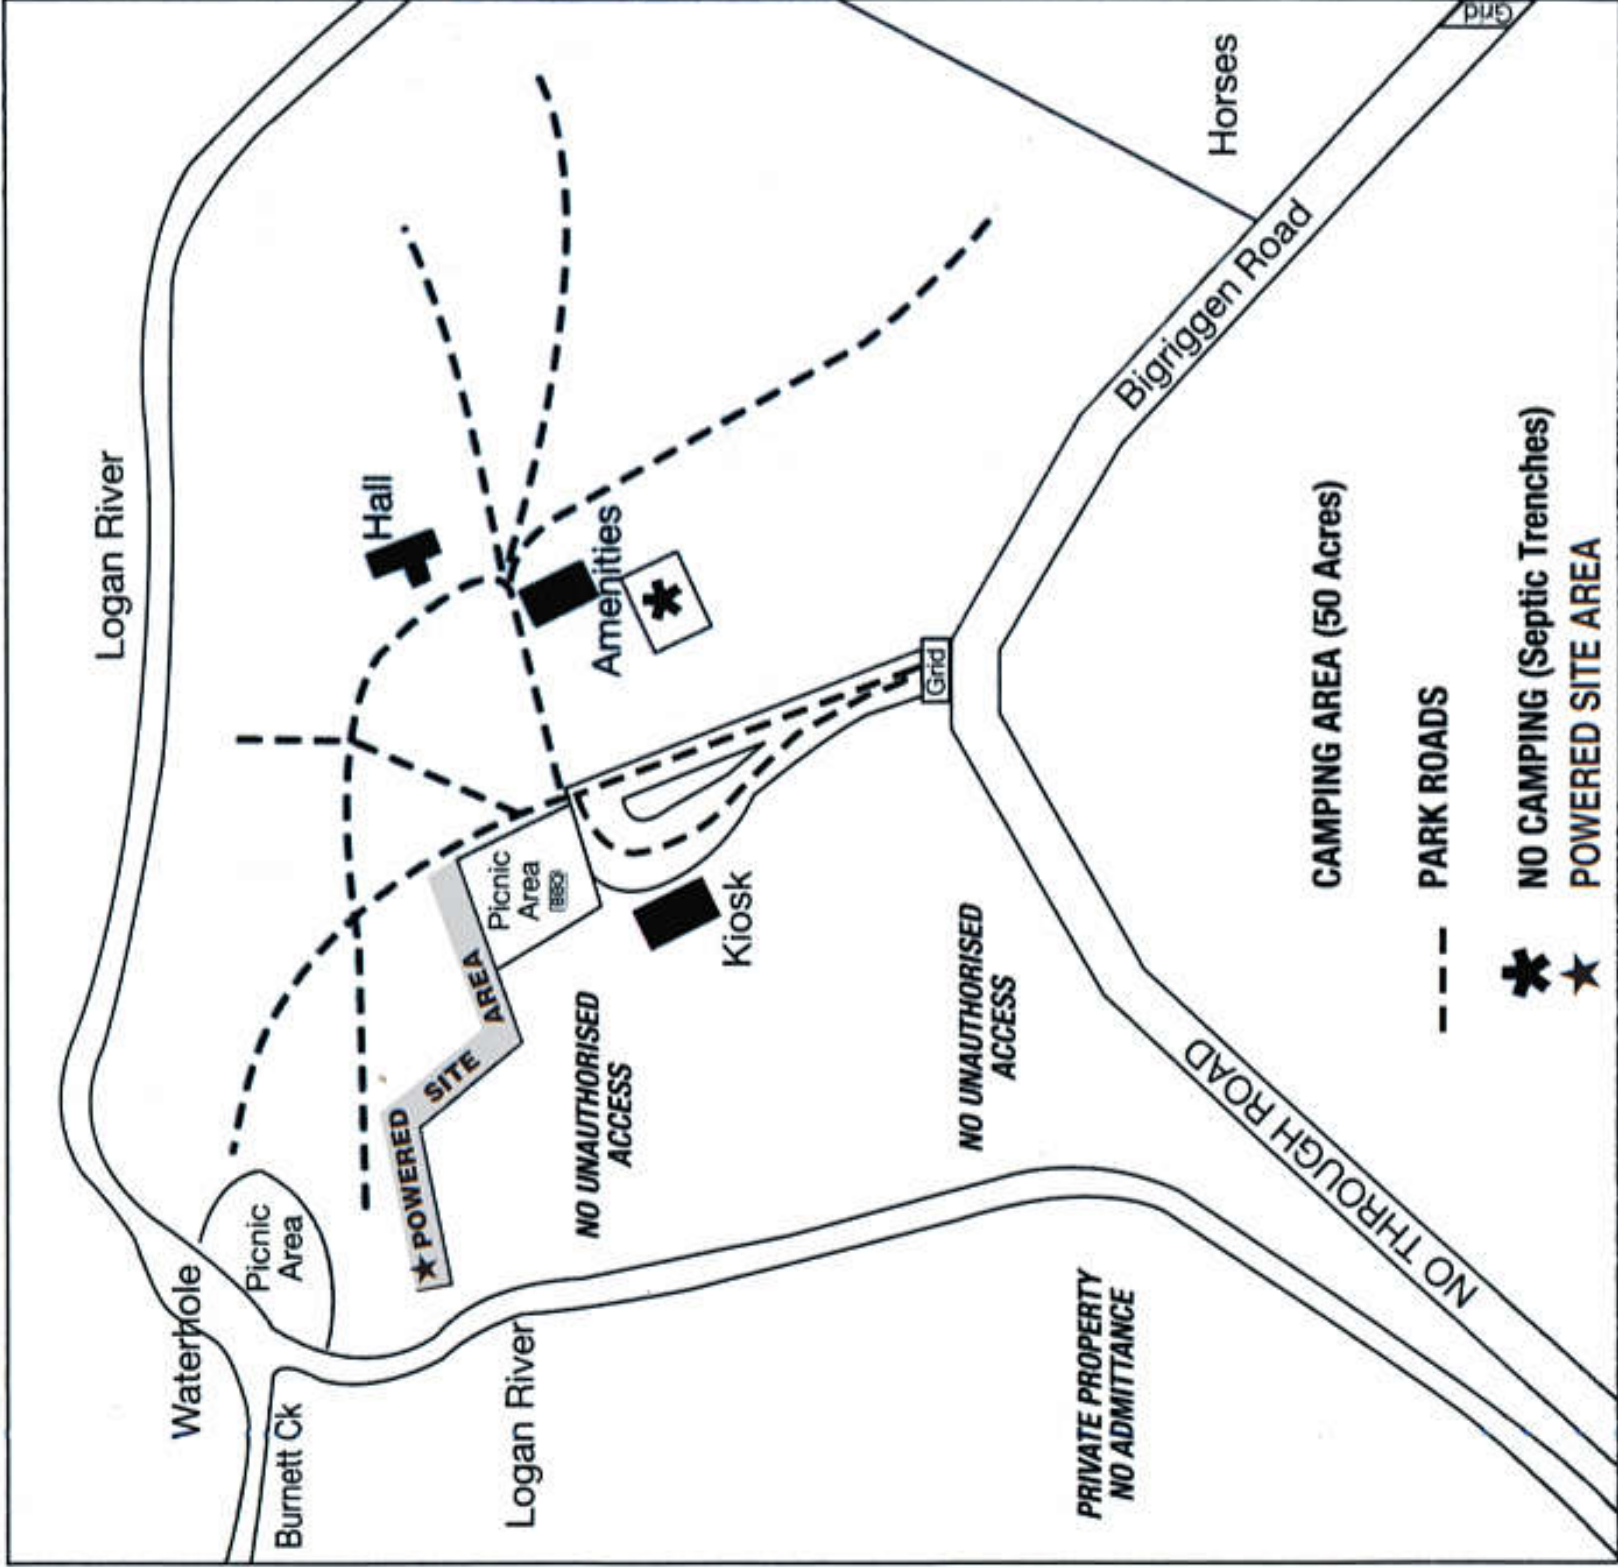

BEAUDESERT

CANUNGRA

MOOGERAH DAM

MAROON DAM

GOLD COAST

BIGRIGGEN

RATHDOWNEY

Logan River

Horseshoe

Bigriggen Road

Hall

Amenities

Kiosk

Logan River

Waterhole

Picnic Area